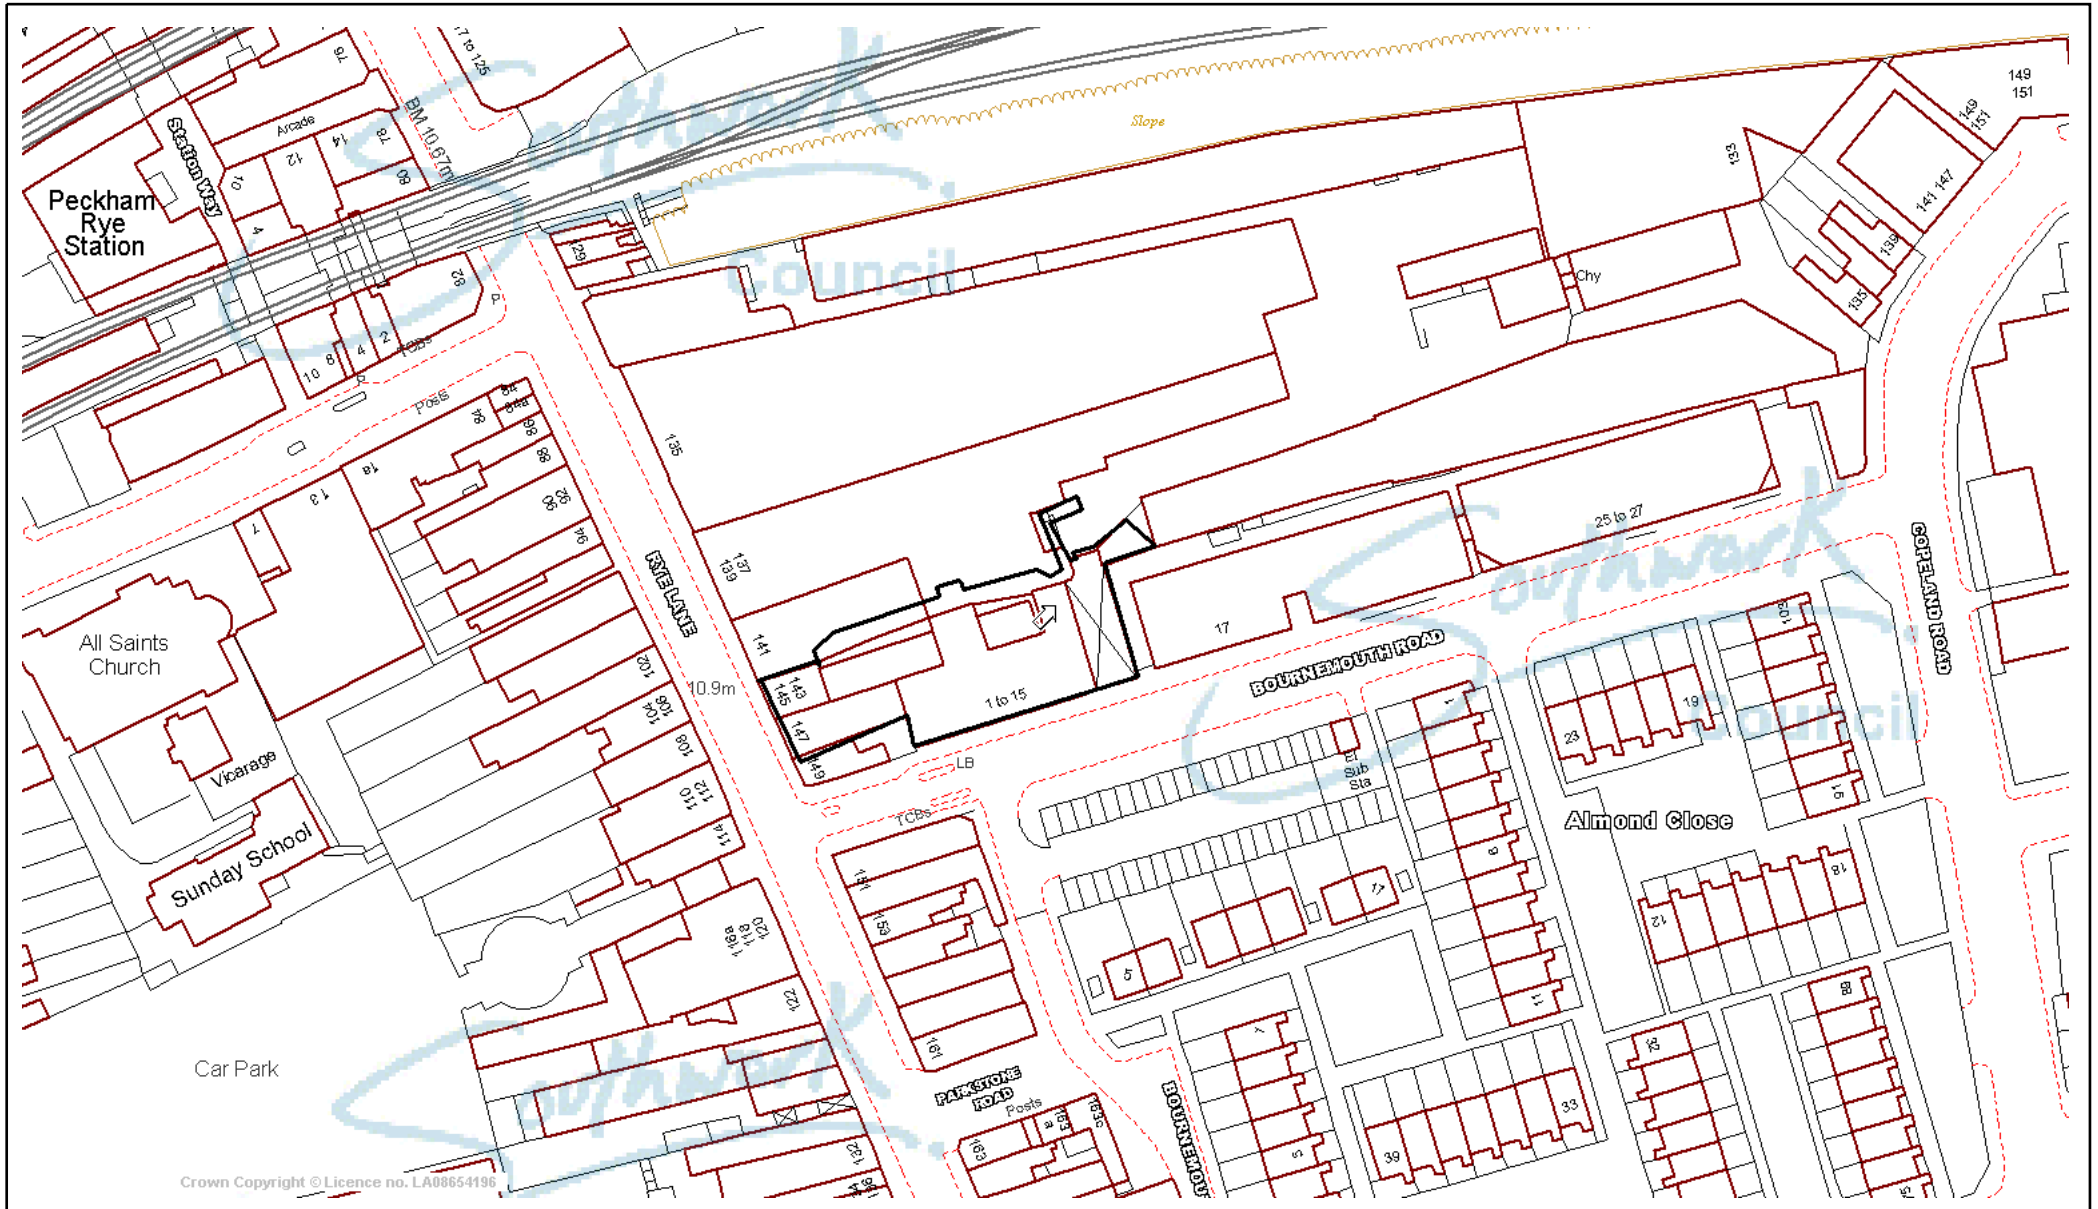

1-15 Bournemouth Road & 143-147 Rye Lane

Crown Copyright © Licence no. LA08654196

© Crown Copyright All rights reserved.
London Borough Of Southwark.
License LA08654196 2003

This site plan supplied by the
London Borough of Southwark
is for Planning and Building Control
purposes only.

Claire Cook
Scale 1/1250
Date 30/12/2004

**Southwark
Council**